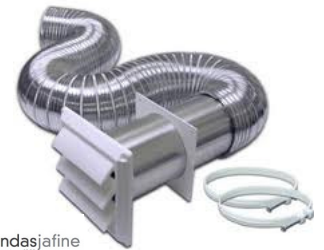

Dryer Vent Kit

4" x 8' semi-rigid aluminum duct
Wide mount hood with louvers
2 steel worm-drive clamps

- **Dryer Vent Kit..... 15-4060M**