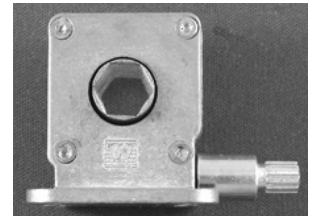

Torque Bar Bearing 784

Number 784 nylon torque bar bearing
1/2" ID x 1-1/16" high

784 Bearing..... 72-8123

Window Operator

Number 802 center mount window operator
3/8" hex
1" x 1-1/4" mounting holes

802 Operator..... 70-8134

Window Operator

Number 803 center mount window operator
5/16" square
1" x 1-1/4" mounting holes

803 Operator..... 70-8126

Window Operator

Number 787 side mount window operator
Phillips small type with long shoulder
Right or left hand