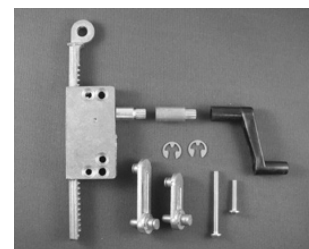

758 Operator..... 70-8268

Window Operator

Number 808 side mount window operator
Right hand operation

808 Operator..... 70-8107

Window Operator

Number 1712 side mount window operator
Right hand operation

1712 Operator..... 70-8265

Window Operator

Number 1716 side mount operator
Right hand operation

1716 Operator..... 72-8251

Window Operator

Number 800 window rack gear operator
2-1/8" or 1-25/32" center to center mounting holes

800 Rack Gear Operator..... 70-8095