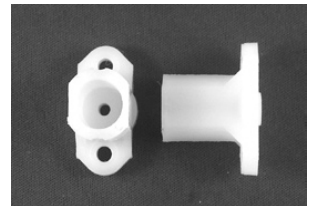

Torque Bar Bearing 784

Number 784 nylon torque bar bearing
1/2" ID x 1-1/16" high

784 Bearing..... 72-8123