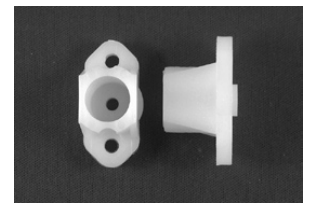

Torque Bar..... 70-8105

Torque Bar Bearing

Number 1770 nylon torque bar bearing
1/2" ID x 3/4" high

#1770 Bearing..... 70-8268

Torque Bar Bearing

Number 1774 nylon torque bar bearing
1/2" ID x 3/4" high

#1774 Bearing..... 70-8126