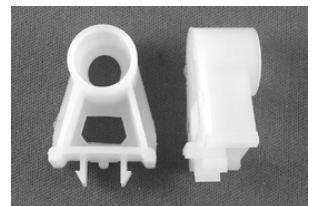

Torque Bar Bearing

Number 1703 nylon torque bar bearing
1/2" ID

 # 1703 Bearing..... 70-8134