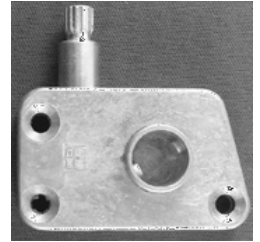

Window Operator

Number 761 slant-sill mount window operator
Right hand operation

761 Operator..... 70-8122