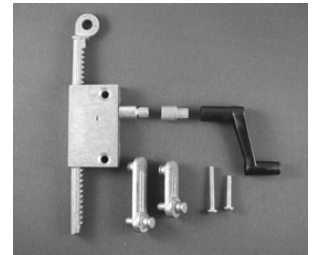

Window Operator

Number 801 window rack gear operator
1-25/32" center to center mount

801 Rack Gear Operator..... 70-8098