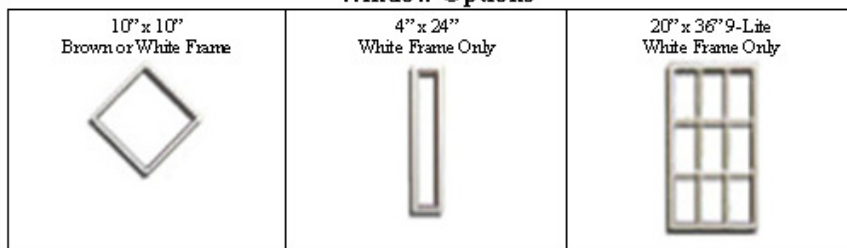

Door Colors

Exterior Colors

Interior Colors

Window Options