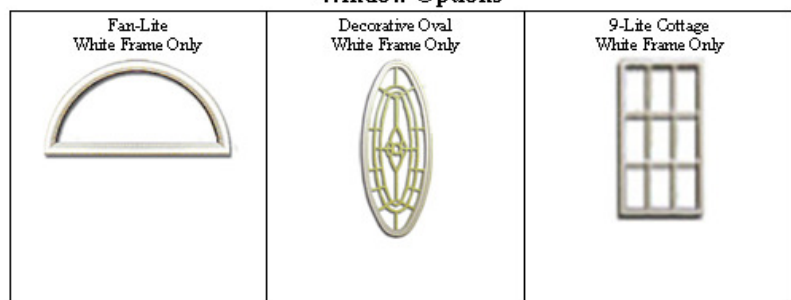

Window Options